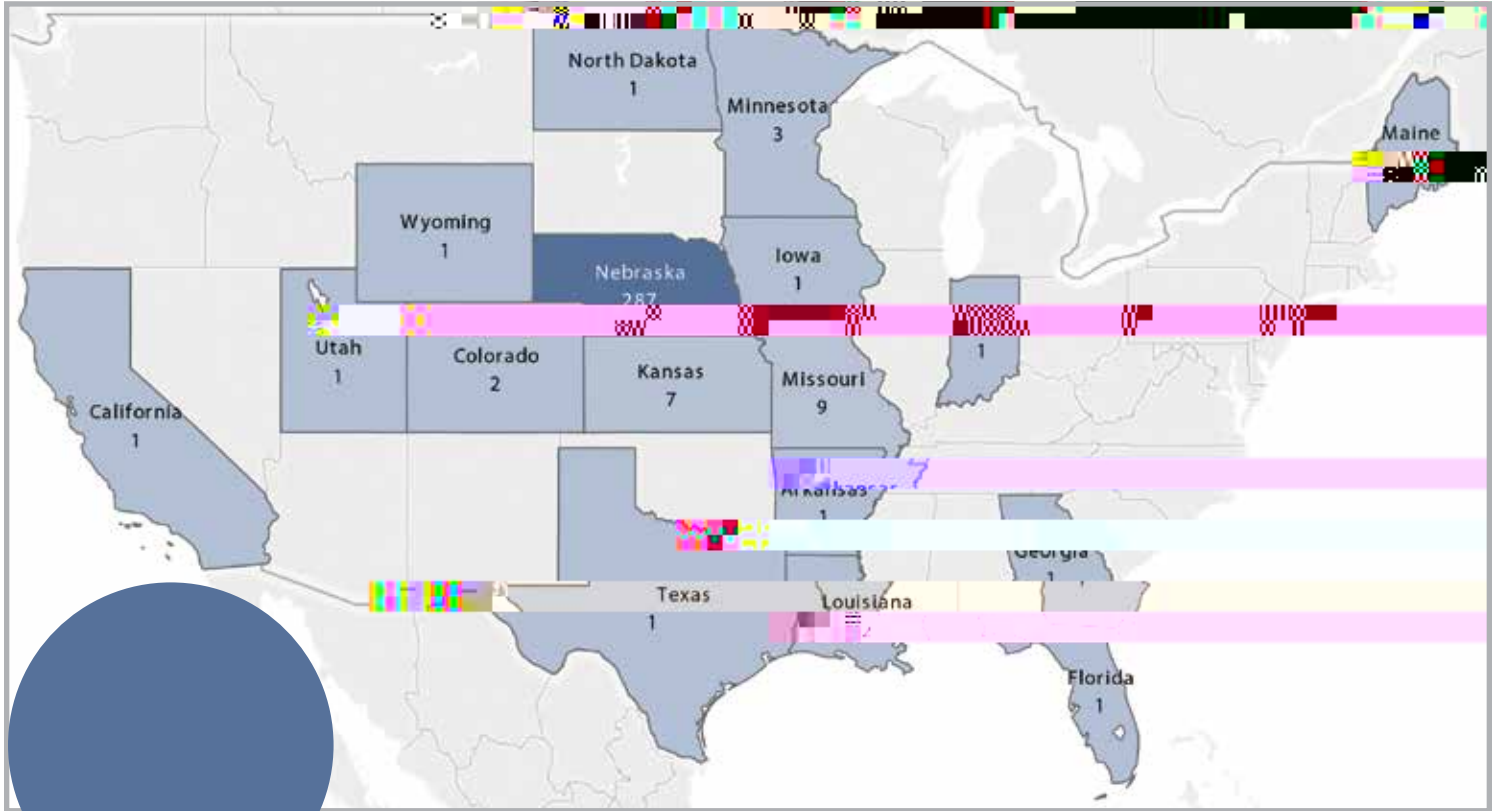

Paul Miller

98% SUCCESS RATE

2 2

Employment and Transfer

% &
%

**ARCHITECTURAL-
ENGINEERING TECHNOLOGY
COMPANIES**

POSITIONS

**AUTO COLLISION REPAIR
TECHNOLOGY
COMPANIES**

POSITIONS

**AGRICULTURE BUSINESS &
MANAGEMENT TECHNOLOGY
COMPANIES**

POSITIONS

**AUTOMOTIVE TECHNOLOGY
COMPANIES**

**ASSOCIATE DEGREE
NURSING
COMPANIES**

POSITIONS

POSITIONS

COMPUTER AIDED DESIGN
DRAFTING
COMPANIES